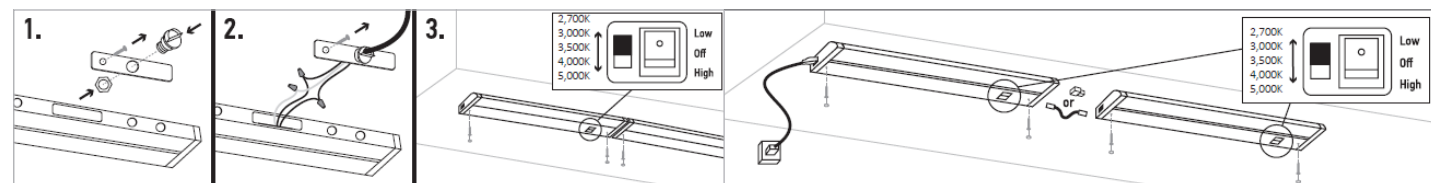

LED UNDER CABINET LIGHTS ESSENTIALS 5CCT

4-UC-5CCT-9-WH

4-UC-5CCT-16-WH

4-UC-5CCT-24-WH

4-UC-5CCT-32-WH

SKU	4-UC-5CCT-9-WH	4-UC-5CCT-16-WH	4-UC-5CCT-24-WH	4-UC-5CCT-32-WH	4-UC-5CCT-40-WH
FINISH	White	White	White	White	White
DIMENSIONS	9"L x 3.6W" x 1"H	16"L x 3.6W" x 1"H	24"L x 3.6W" x 1"H	32"L x 3.6W" x 1"H	40"L x 3.6W" x 1"H
WATTAGE	4W	8W	10W	15W	20W
LED LUMENS	250	600	750	1120	1200