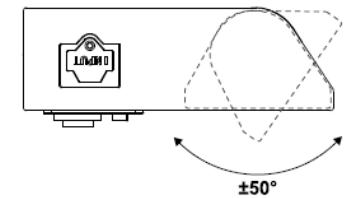

LED UNDER CABINET LIGHTS ESSENTIALS 5CCT

4-UC-5CCT-9-BZ

4-UC-5CCT-16-BZ

4-UC-5CCT-24-BZ

4-UC-5CCT-32-BZ

Adjustable

Adjustable

Essentials 5CCT Under Cabinet Light Features