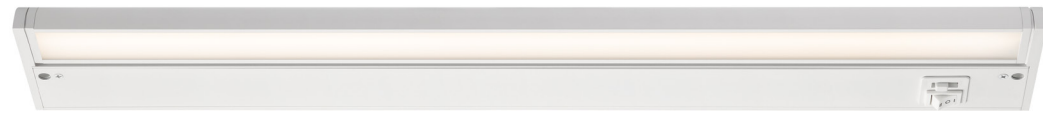

4-UC-5CCT-9-WH

4-UC-5CCT-16-WH