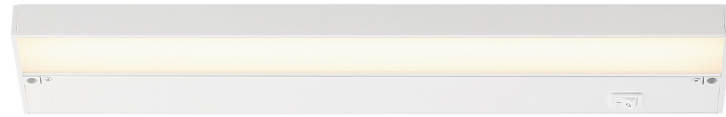

4-UC-3000K-18-WH