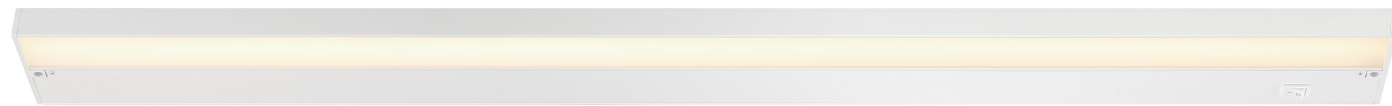

LED UNDER CABINET LIGHTS ESSENTIALS 3K

Essentials 3K LED Under Cabinet Light Features

- 3000K
- 90+ CRI Color Rendering Index
- 120 Volt AC Input
- Dimmable with Triac Dimmer
- Surface Mounted
- Rated Life: 50,000 Hours
- ETL Damp Safety Rating
- Energy Star Rated
- 5 Year Warranty

4-UC-3000K-8-WH

4-UC-3000K-12-WH

4-UC-3000K-18-WH

4-UC-3000K-24-WH

4-UC-3000K-32-WH

4-UC-3000K-40-WH

SKU	4-UC-3000K-8-WH	4-UC-3000K-12-WH	4-UC-3000K-18-WH	4-UC-3000K-24-WH	4-UC-3000K-32-WH	4-UC-3000K-40-WH
FINISH	White	White	White	White	White	White
DIMENSIONS	8"L x 3.6W" x 1"H	12"L x 3.6W" x 1"H	18"L x 3.6W" x 1"H	24"L x 3.6W" x 1"H	32"L x 3.6W" x 1"H	40"L x 3.6W" x 1"H
WATTAGE	4W	6W	8W	10W	12W	18W
LED LUMENS	270	430	600	800	940	1450