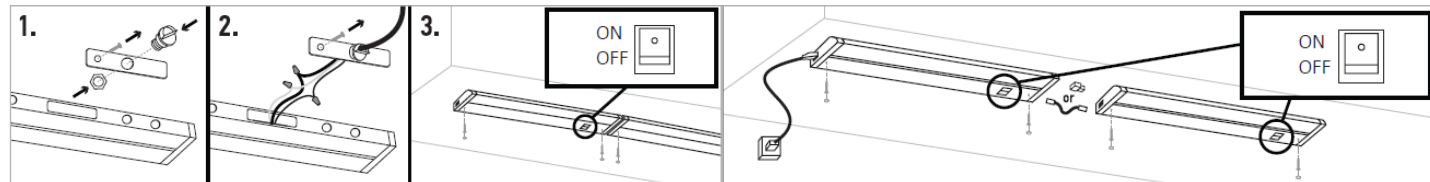

SKU	4-UC-3000K-8-WH	4-UC-3000K-12-WH	4-UC-3000K-18-WH	4-UC-3000K-24-WH	4-UC-3000K-32-WH	4-UC-3000K-40-WH
FINISH	White	White	White	White	White	White
DIMENSIONS	8"L x 3.6W" x 1"H	12"L x 3.6W" x 1"H	18"L x 3.6W" x 1"H	24"L x 3.6W" x 1"H	32"L x 3.6W" x 1"H	40"L x 3.6W" x 1"H
WATTAGE	4W	6W	8W	10W	12W	18W
LED LUMENS	270	430	600	800	940	1450

LED UNDER CABINET LIGHTS ESSENTIALS ACCESSORIES

SKU	4-UC-JUMP-6-WH	4-UC-JUMP-12-WH	4-UC-JUMP-24-WH	4-UC-JUMP-6-BZ	4-UC-JUMP-12-BZ
FINISH	White	White	White	Bronze	Bronze
DIMENSIONS	6"L	12"L	24"L	6"L	12"L
VOLTAGE	120V	120V	120V	120V	120V
SAFETY RATING	UL	UL	UL	UL	UL

SKU	4-UC-POWER-5-WH	4-UC-POWER-5-BZ	4-UC-JBOX-WH
FINISH	White	Bronze	White
DIMENSIONS	5'L	5'L	6.3"L x 3.7"W x 1"H
VOLTAGE	120V	120V	120V
SAFETY RATING	UL	UL	ETL
DAMP RATING	N/A	N/A	Dry